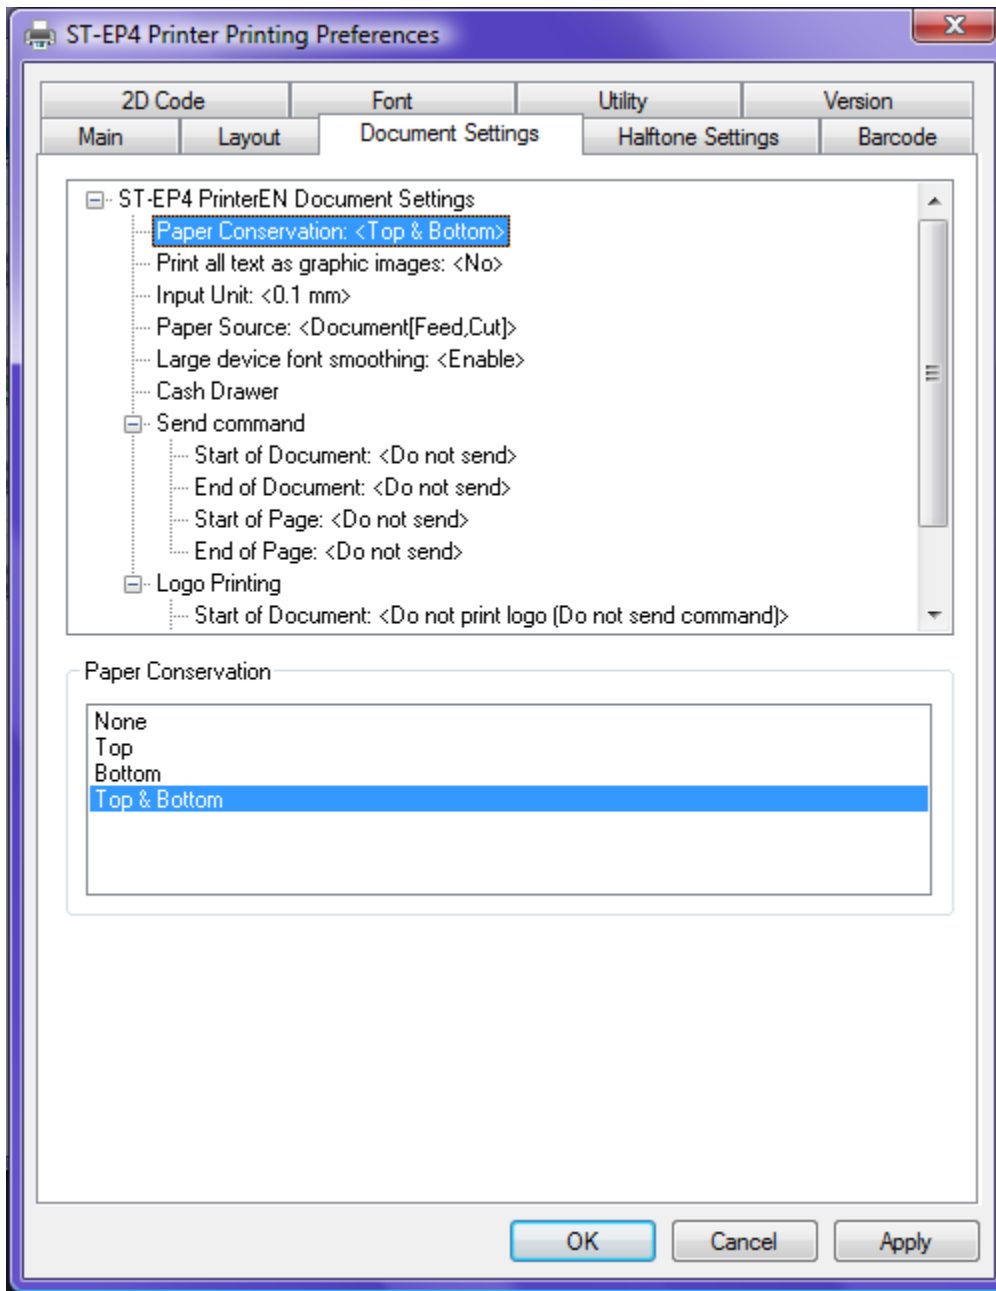

Step 12: Click **Finish**.

Setting up the Printer Driver

Go To Start > Control Panel > Printers and locate the **ST-EP4 Printer Icon**. **Right Click** it and select **Printer Preferences**.

Step 1: Go to the **Document Settings** Tab. Make sure **Paper Conservation** is **< Top & Bottom >**

Step 2: Make sure **Paper Source** is **< Document(NoFeed,NoCut)>**

Setting the Printer up with CornerStore

Go to Setup > Hardware Setup. Then under the Printers Tab, check “**If you are using windows drivers please check this box**” and select the **ST-EP4 Printer**. Select your print receipt settings and click **Save**.