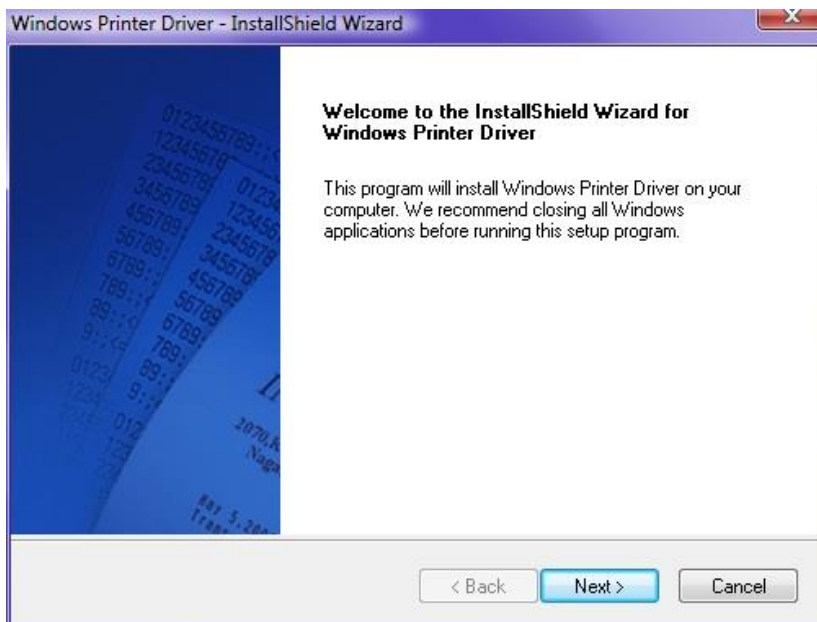

Step 4: Click and run the ST-EP4 WindowsPrinter driver.

Step 5: Click Next.