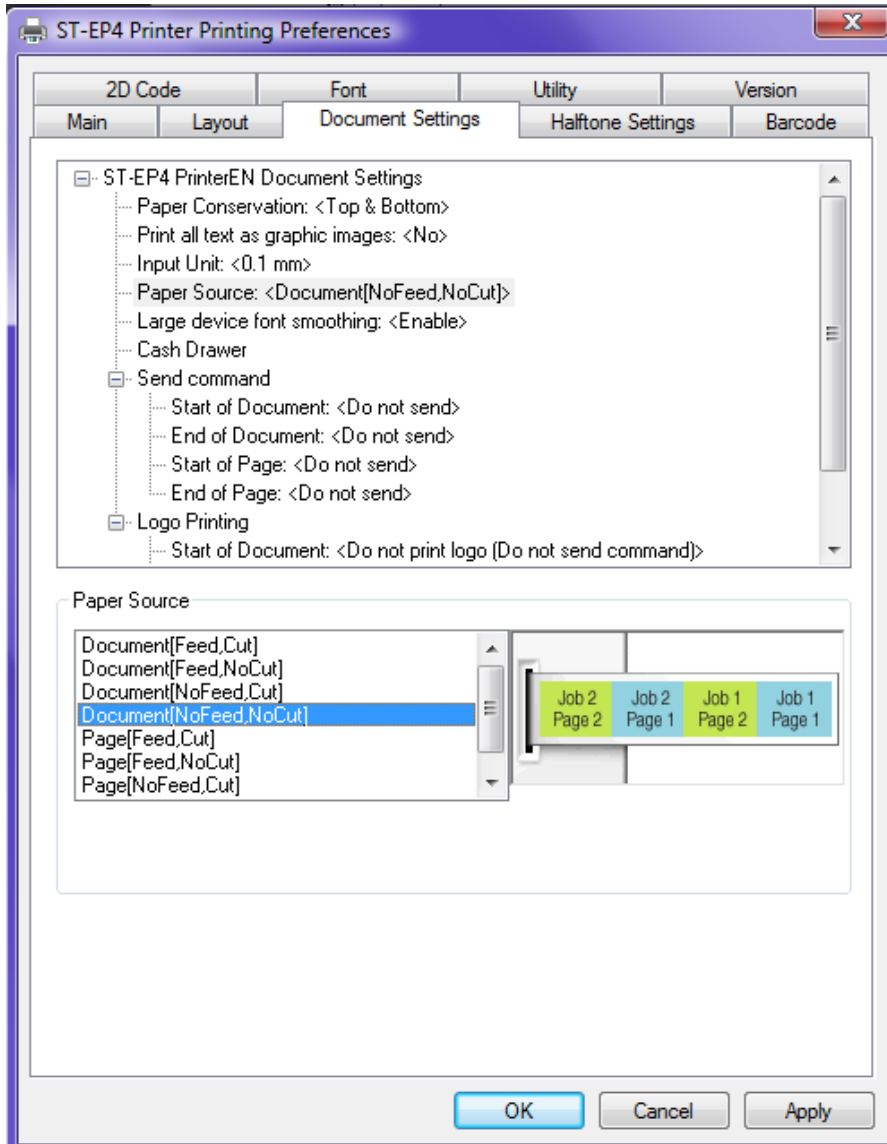

Step 7: Click **Next**.

Step 8: Click **Add**.

International Point of Sale: CornerStore POS

Step 9: Select driver: STP-EP4 PRINTER – English, and Create a USB port. Click Next.

Step 10: Click Next.

Step 11: Click Next.

Step 12: Click **Finish**.

Setting up the Printer Driver

Go To Start > Control Panel > Printers and locate the **ST-EP4 Printer Icon**. **Right Click** it and select **Printer Preferences**.

Step 1: Go to the **Document Settings** Tab. Make sure **Paper Conservation** is **< Top & Bottom >**

Step 2: Make sure **Paper Source** is **< Document(NoFeed,NoCut)>**

Setting the Printer up with CornerStore

Go to Setup > Hardware Setup. Then under the Printers Tab, check “**If you are using windows drivers please check this box**” and select the **ST-EP4 Printer**. Select your print receipt settings and click **Save**.