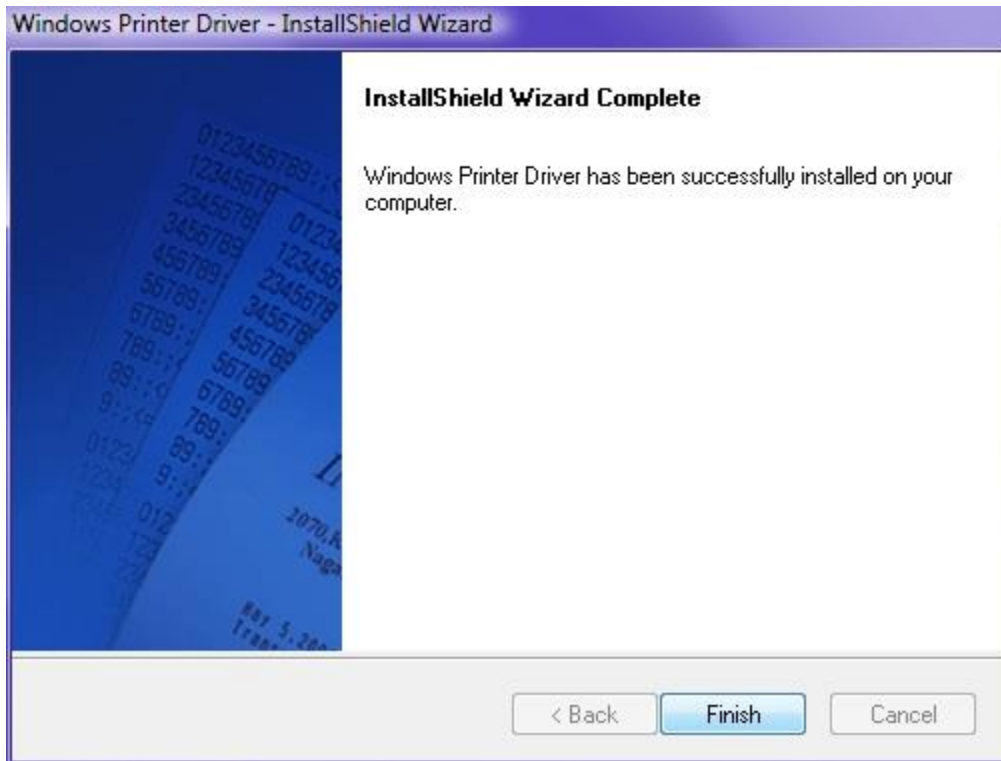

Step 12: Click **Finish**.