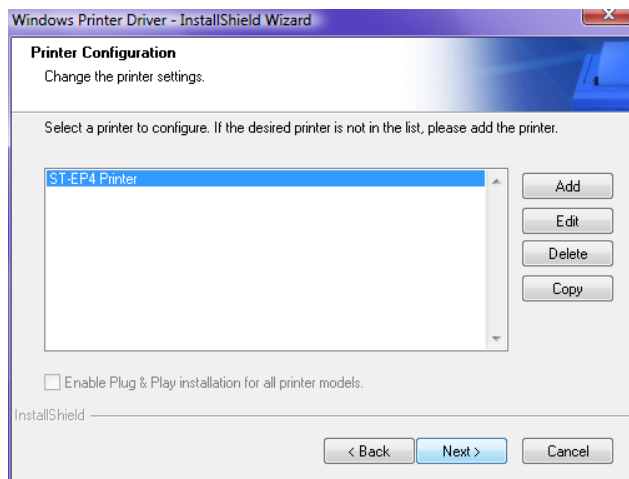

Step 7: Click **Next**.

Step 8: Click **Add**.

International Point of Sale: CornerStore POS

Step 9: Select driver: STP-EP4 PRINTER – English, and Create a USB port. Click Next.

Step 10: Click Next.

Step 11: Click Next.