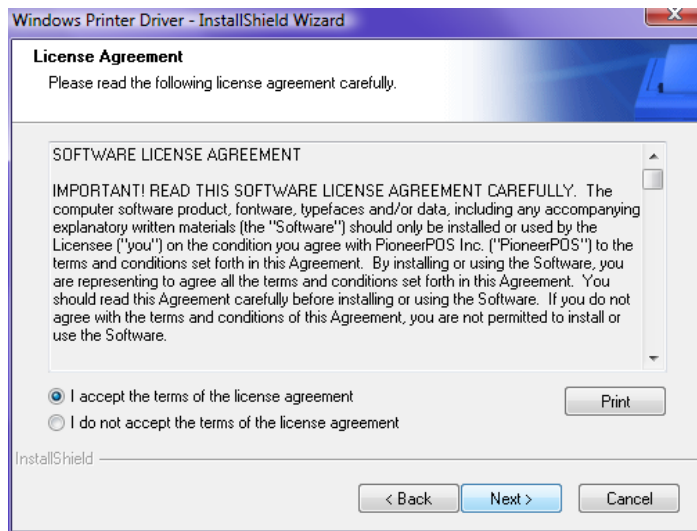

Step 3: Select Extract.

Step 4: Click and run the ST-EP4 WindowsPrinter driver.

Step 5: Click Next.

International Point of Sale: CornerStore POS

Step 6: Select **I accept the terms of the license agreement**. Click **Next**.