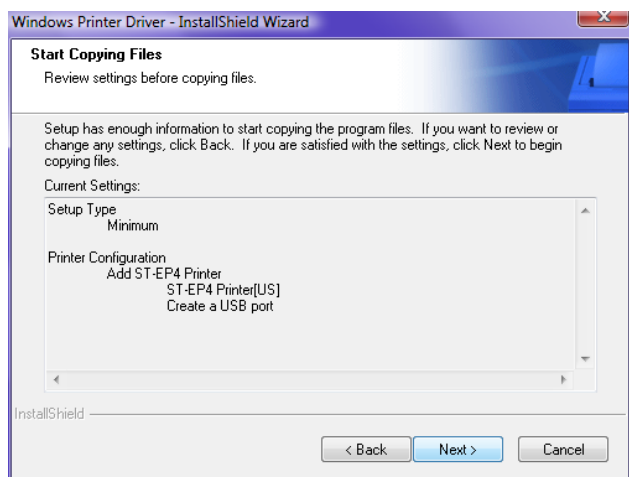

Step 7: Click **Next**.

Step 8: Click **Add**.

International Point of Sale: CornerStore POS

Step 9: Select driver: STP-EP4 PRINTER – English, and Create a USB port. Click Next.

Step 10: Click Next.

Step 11: Click Next.