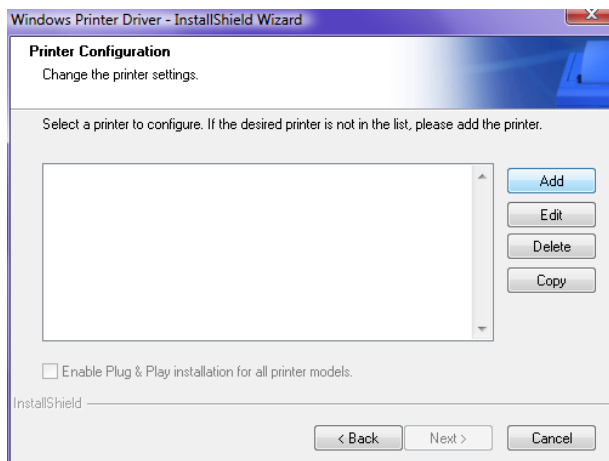

Step 8: Click **Add**.