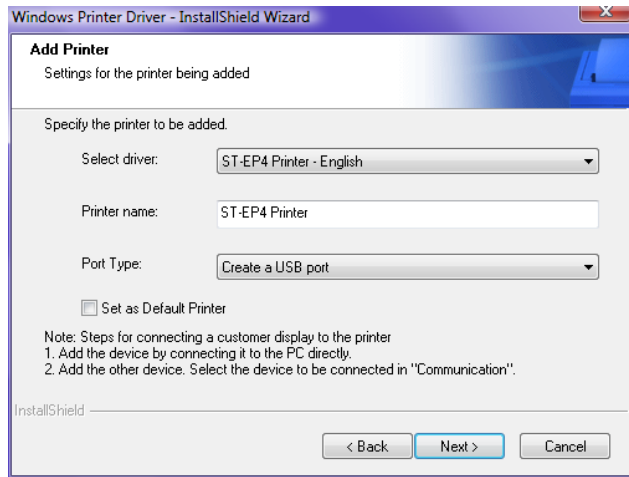

Step 7: Click **Next**.

Step 8: Click **Add**.

International Point of Sale: CornerStore POS

Step 9: Select driver: STP-EP4 PRINTER – English, and Create a USB port. Click Next.

Step 10: Click Next.

Step 11: Click Next.