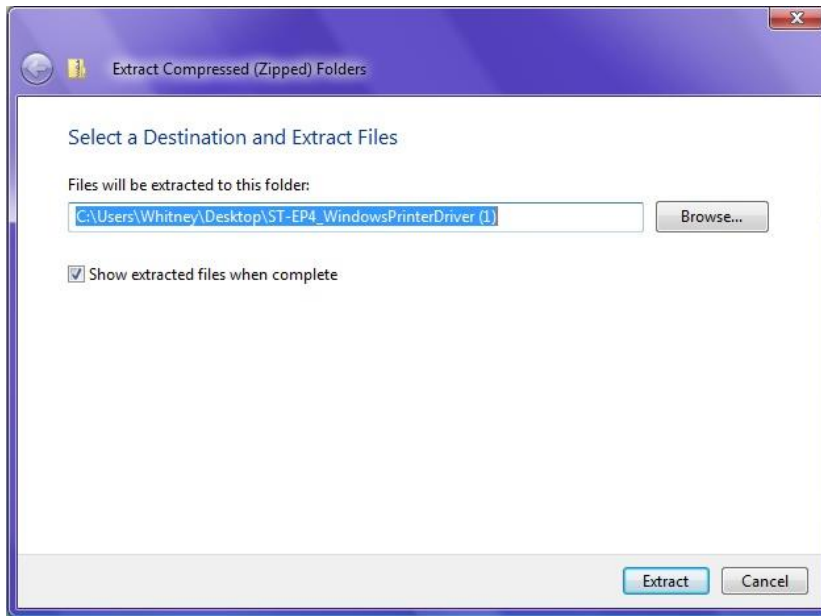

Step 3: Select Extract.