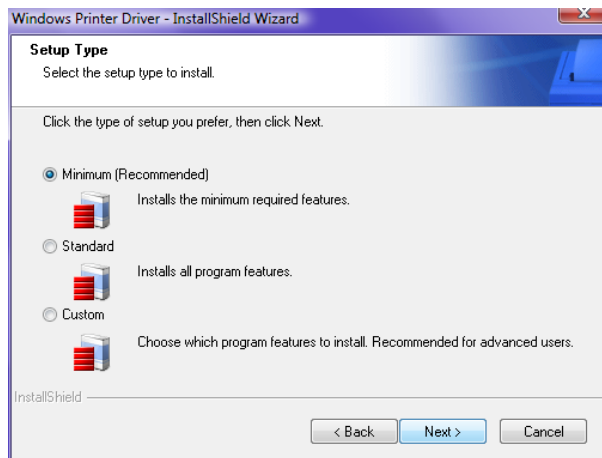

Step 7: Click **Next**.